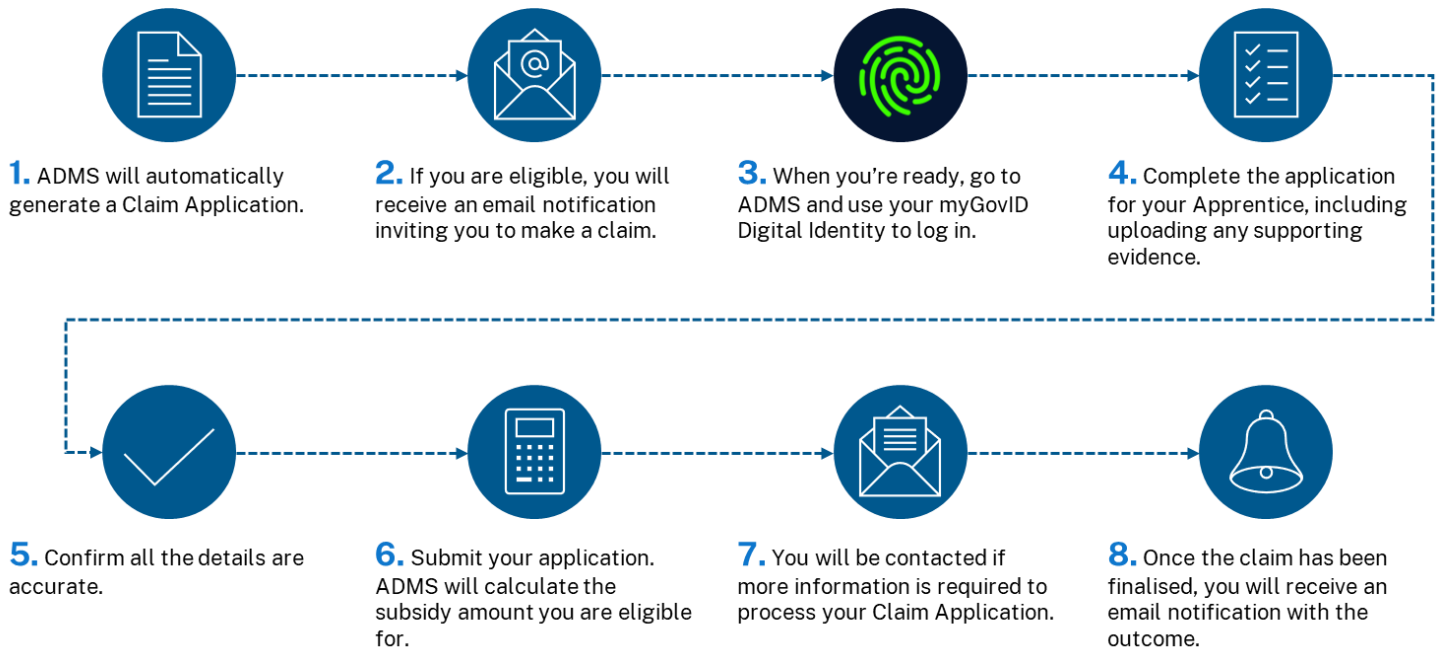

Australian Government

Apprenticeship Data
Management System

The Claim Application Process in ADMS

This process shows how Employers using the Apprenticeships Data Management System (ADMS) can complete their Wage Subsidy Claim Applications.